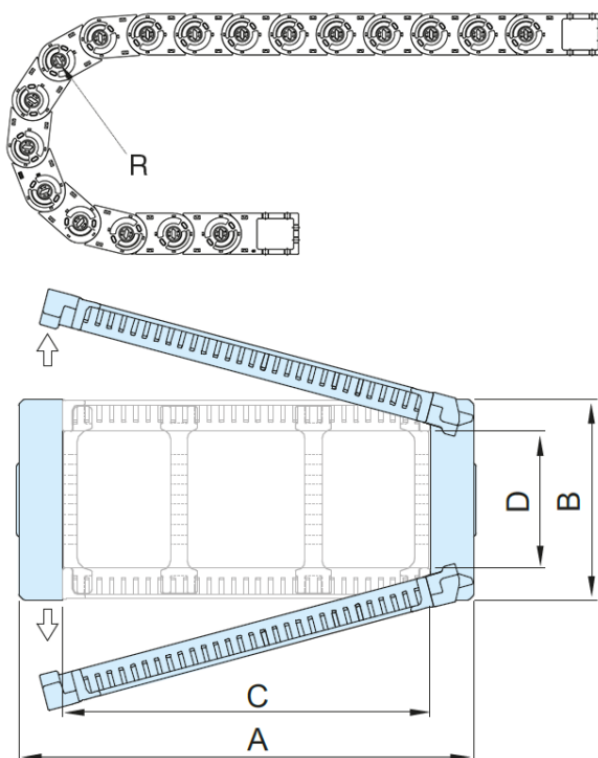

Article number: 18ST095N150R135

Description: ST Shift cable chain, ST095N.150 Radius 135 - Hoved nr. (1LK)
Type ST 095N.150.R135

Measures

A = 188

B = 82

C = 150

D = 56

I = 95

R = 135